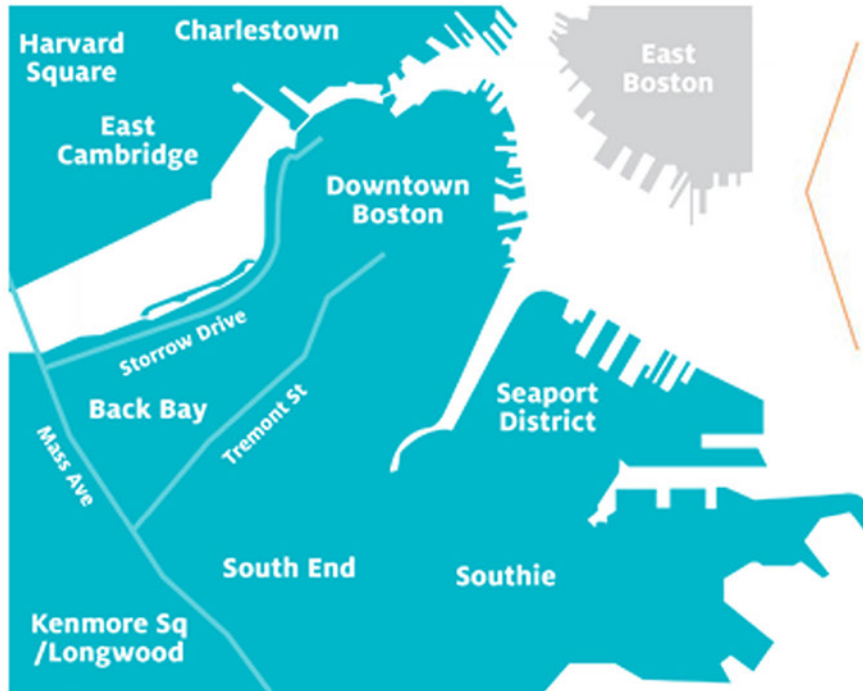

SERVICES & CAPABILITIES

FlyOverTheCity.com

We are dedicated, passionate cyclists and drivers. Since our grass-roots inception in April, 2000, we have been steadily growing our business and honing our craft on the streets of Boston and New York City!

Ship a Package To The Greater Boston Areas Safely, Securely and On Time!

METRO BOSTON

CALL: 617-292-8800

CLICK: FLYOVERTHECITY.COM

SERVICE IN THE BLUE AREA

FOR SERVICE OUTSIDE OF THIS AREA PLEASE CALL

BIKE SHIPMENTS

WITHIN 20 MILES OF DOWNTOWN BOSTON

SERVICE LEVEL	MAX TIME FOR JOB
STANDARD	2-3 HOURS
RUSH	90 MINUTES
NON-STOP	DIRECT

Ship a Package To The New York City Areas Safely, Securely and On Time!

CALL: 212-951-1190

CLICK: FLYOVERTHECITY.COM

SERVICE IN THE BLUE AREA

FOR SERVICE OUTSIDE OF THIS AREA PLEASE CALL

BIKE SHIPMENTS

FROM BATTERY TO 125TH STREET

Bike shipments are a maximum of 20lbs and not more than 30" in any direction.